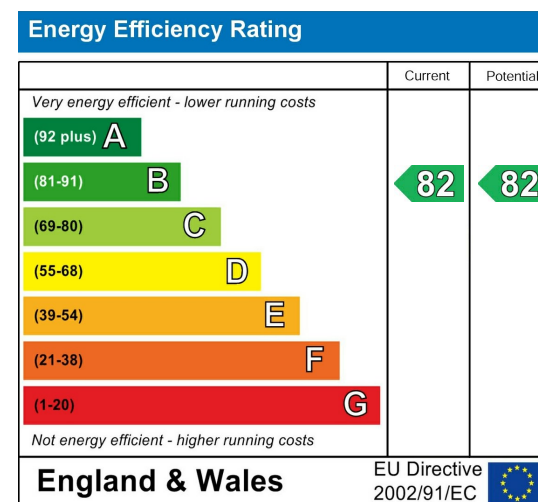

Accommodation

Additional Photo

All dimensions and measurements are approximate and for guidance only.

Just Centro's Opinion...

NEW BUILD with **DEPOSIT FREE OPTION AVAILABLE**

A stunning brand new two-bedroom apartment finished to an impeccable standard throughout located off of Sutton High Street. One of only six apartments within this development, this first-floor apartment offers you two great size double bedrooms, a large open plan lounge with fully fitted modern kitchen, a stylish bathroom suite and a private roof terrace.

Benefits include storage space, carpeted bedrooms, double glazing, thermostatic shower, security doors and new electric heating.

Walking distance to Sutton Rail Station and Sutton High Street.

Available to view now, viewings highly recommended

Deposit free option available through REPOSIT, contact the branch for more information.

EPC Graph

Floor Plan

For illustration purposes only