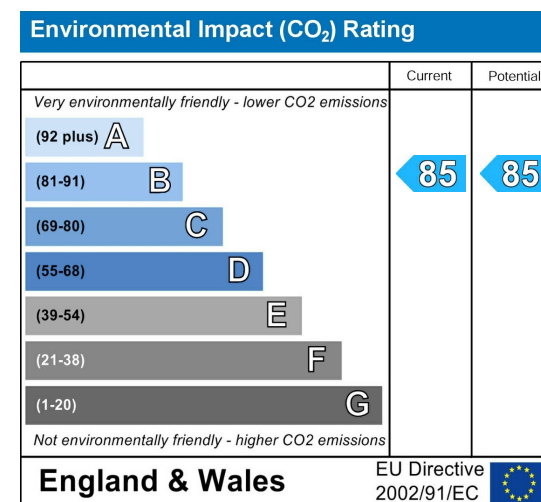

Accommodation

Additional Photo

All dimensions and measurements are approximate and for guidance only.

Just Centro's Opinion...

NEW BUILD with **DEPOSIT FREE OPTION AVAILABLE**

A stunning brand new two-bedroom apartment finished to an impeccable standard throughout located off of Sutton High Street. One of only six apartments within this development, this first-floor apartment offers you two great size double bedrooms, a large open plan lounge with fully fitted modern kitchen, a stylish bathroom suite and a private roof terrace.

Benefits include storage space, carpeted bedrooms, double glazing, thermostatic shower, security doors and new electric heating.

Walking distance to Sutton Rail Station and Sutton High Street.

Available to view now, viewings highly recommended

Deposit free option available through REPOSIT, contact the branch for more information.

EPC Graph

Floor Plan

For illustration purposes only